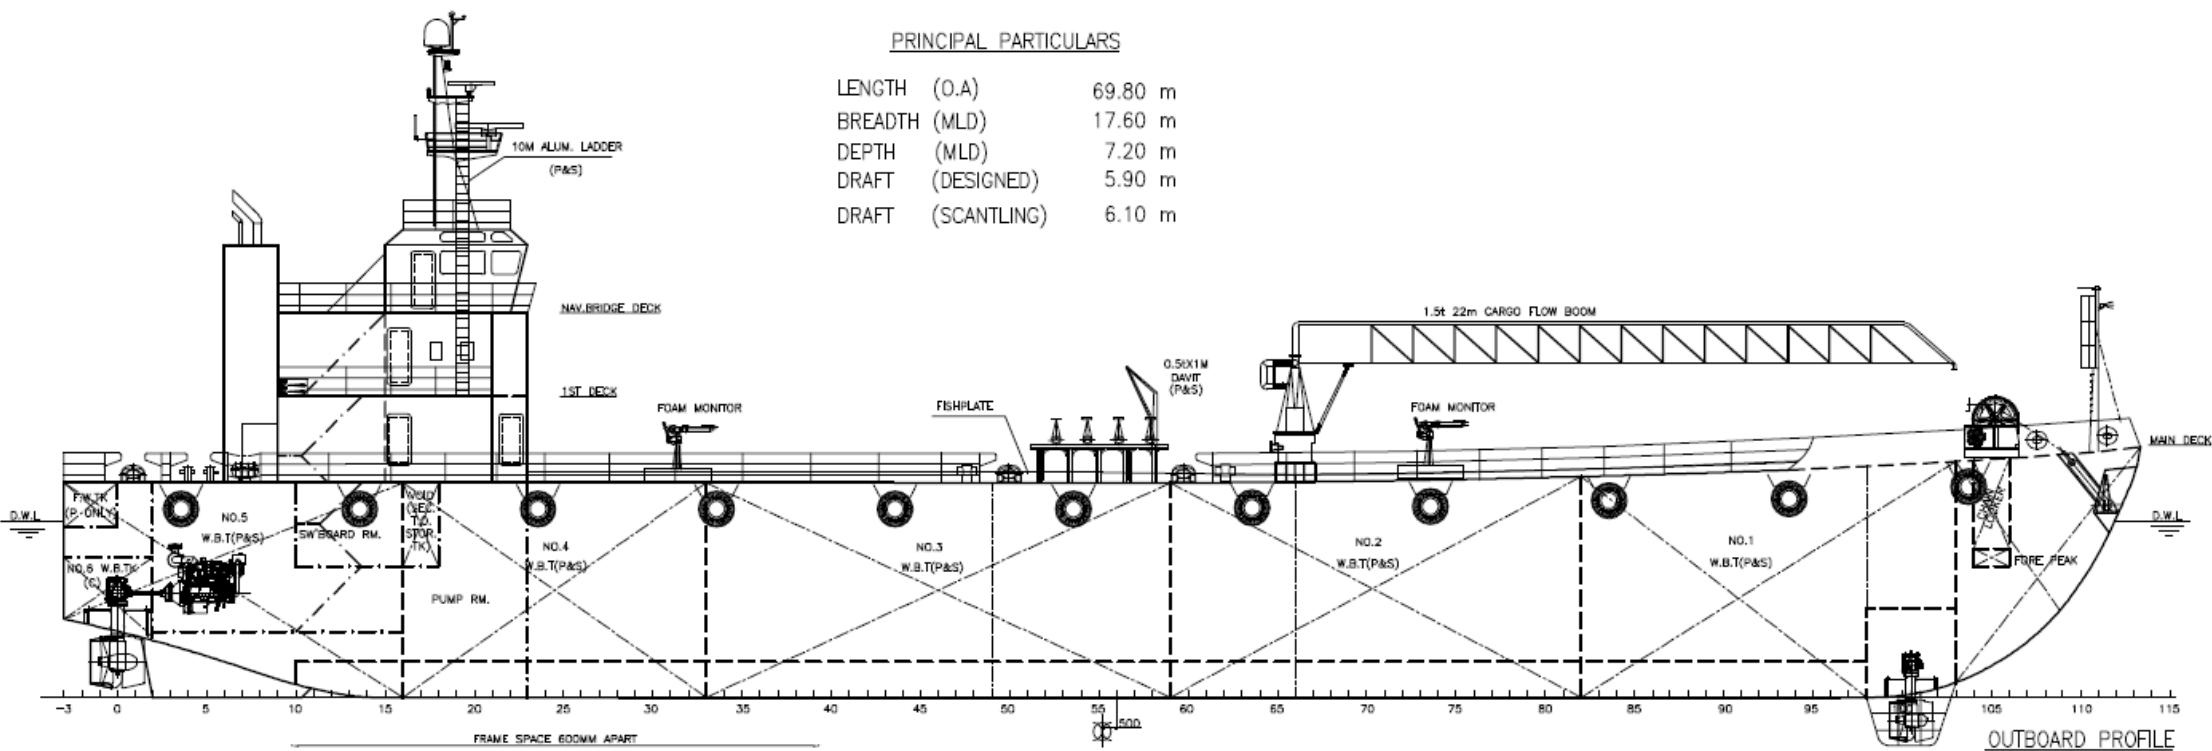

PRINCIPAL PARTICULARS

LENGTH (O.A)	69.80 m
BREADTH (MLD)	17.60 m
DEPTH (MLD)	7.20 m
DRAFT (DESIGNED)	5.90 m
DRAFT (SCANTLING)	6.10 m

OUTBOARD PROFILE